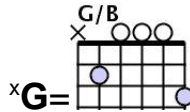

O Come, Divine Messiah |6|

Traditional - nOIQAICNelw readableMusic.com

1. (G) = = | = | C G | ^xG C | D^{sus4} D |

| G | C Em | ^xG D7 | G |

hope shall sing its tri - umph, And sadness flee a - way.

REFRAIN: | Am = = D^{sus4} = D | G G7 | Am B7 | Em C |

Dear Sa - vior haste; Come, come to earth, Dispel the

| D C | D Am | C6 A | D^{sus4} D |

night and show your face, And bid us hail the dawn of grace. O

| G | C G | ^xG C | D^{sus4} D |

come, divine Messi - ah! The world in silence waits the day when

| Bm Em | C Em | ^xG D7 | G = = >

hope shall sing its tri - umph, And sadness flee a - way.

2. (G) = = | = | C G | ^xG C | D^{sus4} D |

O Christ, whom nations sigh for, Whom priest and prophet long foretold, Come