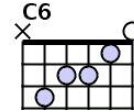

O Come, Divine Messiah |6|

Traditional - nOIQAICNelw readableMusic.com

1. (G) = = | = | C G | ^xG C | D^{sus4} D |

| G | C Em | ^xG D7 | G |

hope shall sing its tri - umph, And sadness flee a - way.

REFRAIN: | Am = = D^{sus4} = D | G G7 | Am B7 | Em C |

Dear Sa - vior haste; Come, come to earth, Dispel the

| D C | D Am | C6 A | D^{sus4} D |

night and show your face, And bid us hail the dawn of grace. O

| G | C G | ^xG C | D^{sus4} D |

come, divine Messi - ah! The world in silence waits the day when

| Bm Em | C Em | ^xG D7 | G = = >

hope shall sing its tri - umph, And sadness flee a - way.

2. (G) = = | = | C G | ^xG C | D^{sus4} D |

O Christ, whom nations sigh for, Whom priest and prophet long foretold, Come

| G | C Em | ^xG D7 | G |

break the captive fet - ters; Re - deem the long-lost fold.

3. (G) = = | = | C G | ^xG C | D^{sus4} D |

You come in peace and meekness, And low - ly will your cra - dle be; All

| G | C Em | ^xG D7 | G |