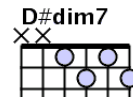

On this day, O beautiful Mother |3| LAMBILLOTTE x18UfKCnli4 - readableMusic.com

REFRAIN:

| C | = | G7 | D#^{dim7} = C | = | = | G | C |
 On this day, O beautiful Mo - ther, On this day we give thee our love.

| = | Bm7 | C | D#^{dim7} = C | ^{ooo}3 D = | D7 = ^{ooo}3 | D7 | G |
 Young hearts gain, O virgin pure, Swee - tly to thy - self al - lure.