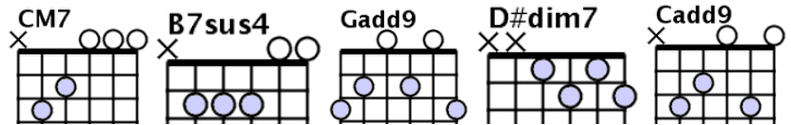

## REFRAIN:

| G = CM7 = | G = B7<sup>sus4</sup> B7 | Em D C D |  
Shelter me, o God; hide me in the shadow of your wings.

| Bm7 CM7 † Am7 = | G<sup>add9</sup> | = | |  
You alone are my hope.

FINAL add: | G |

| Em A = | D<sup>sus4</sup> = D = | G = Bm7 = | C |  
1. When my foes surround me, set me high above their reach.

| D#<sup>dim7</sup> = B7 = | G = Em = | Bm7 | C<sup>add9</sup> = C D |  
Hear me when I call your name.

| Em A = | D<sup>sus4</sup> = D = | G = Bm7 = | C |  
2. As a mother gathers her young beneath her care,

| D#<sup>dim7</sup> = B7 = | G = Em = | Bm7 | C<sup>add9</sup> = C D |  
gath - er me in - to your arms.

| Em A = | D<sup>sus4</sup> = D = | G = Bm7 = | C |  
3. Though I walk in dark - ness through the needle's eye of death,

| D#<sup>dim7</sup> = B7 = | G = Em = | Bm7 | C<sup>add9</sup> = C D |  
you will nev - er leave my side.