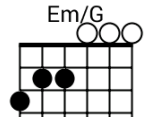

To praise you |4|

SCHUTTE 3SFsai6PGFY - readableMusic.com

INTRO: | Am Em^{/G} | F C | Dm C | G^{sus4} G |

| C Dm | G^{sus4} G C^{sus4} C | = C | F = G^{sus4} G |

1. One more song to thank you, one more hymn to bless you,

| Am Em^{/G} | F C | Dm = C F | G^{sus4} G |

Lord, my God, this I pray: all my life to praise

| C Dm | G^{sus4} G C^{sus4} C | = C | F = G^{sus4} G |

2. One more day to seek you, one more road to meet you,

6. One more song to thank you, one more hymn to bless you,

| Bm ^xF#m | G D | Em D | A^{sus4} A | D |

Lord, my God, this I pray: all my life to praise you.

| Bm ^xF#m | G D | Em D | A^{sus4} A | D |