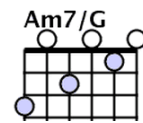

# You are near |4|

SCHUTTE 2kl7dy2W9oc - readableMusic.com

(D) | G = = = | C<sup>add9</sup> = = = | G | D = = = | C<sup>add9</sup> | Am7 Am7<sup>/G</sup> |  
 O Lord, I know you are near, standing always at my  
 | G | D = = = | C<sup>add9</sup> | Bm | C | Am7 Am7<sup>/G</sup> | G | D |  
 side, you guard me from the foe and you lead me in ways ever - lasting.

| G C<sup>add9</sup> | D | Em Am | Bm |  
 1. Lord you have searched my heart and you know when I sit and when I stand; your  
 | = Em | Am Bm | Am7 = Am7<sup>/G</sup> = | D | = = = >  
 hand is upon me, protecting me from death, keeping me from harm.

| G C<sup>add9</sup> | D | Em Am | Bm |  
 2. Where can I run from your love? If I climb to the heavens you are there; if I  
 | = Em | Am Bm | Am7 = Am7<sup>/G</sup> = | D | = = = >  
 fly to the sunrise or sail beyond the sea, still I'd find you there.

| G C<sup>add9</sup> | D | Em Am | Bm |  
 3. You know my heart and its ways, you who formed me before I was born, in the  
 | = Em | Am Bm | Am7 = Am7<sup>/G</sup> = | D | = = = >  
 secret of darkness before I saw the sun, in my mother's womb.