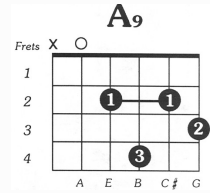

O breathe on me, o Breath of God |3| †2| HATCH Hh1FTBfDnHg - readableMusic.com

D | = =^xG | A | D = A | B_m = = | D = G | D = G | D = D^{sus4} | D = A |
 1. O breathe on me, o Breath of God, fill me with life a - new, that

| B_m = A₉ | D = E_m | D = A | B_m | D = G | D = A | D = D^{sus4} † D |
 I may love the things you love, and do what you would do.

D | = =^xG | A | D = A | B_m | D = G | D = G | D = D^{sus4} | D = A |
 2. O breathe on me, o Breath of God, un - til my heart is pure, un-